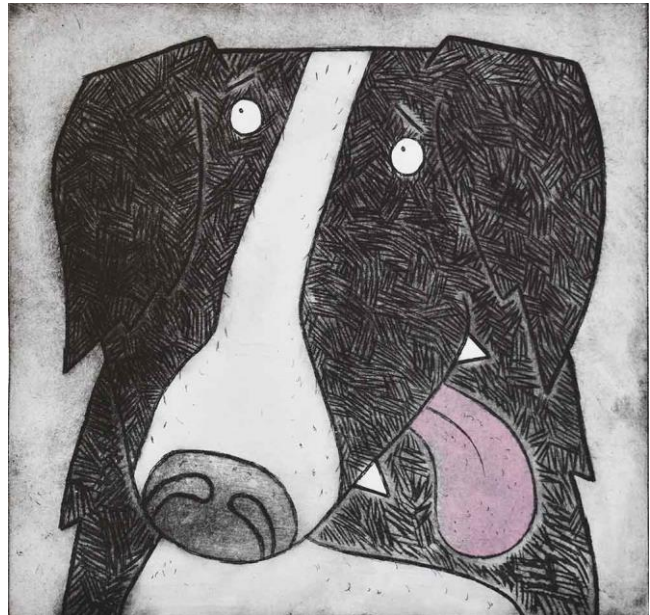

## Press Release – Humorous Original Animal Prints Bursting With Fun and Character At BCTF

02/04/2017

As a newcomer to the BCTF this year, Lucy Gell is likely to turn a few heads as she brings her own unique style to the show. Lucy specialises in producing original animal and bird prints bursting with fun and character. You cannot help but smile at her etchings as you walk past her stand. With a background in art and design and a previous career as a puppet maker Lucy sure knows how to make each character tell a story. Lucy uses **3 essential ingredients**

- lashings of humour
- a bucketful of care
- a sprinkling of madness

Lucy's conveys the love she has for all living creatures illustrating the unique personalities and humour that she sees in them. She likes to portray a great sense of fun and humour with a strong sense of character, blending simple design with great depth of textures in her own unique graphic style. She uses different techniques including acid plate etching, dry point etching, screen printing and traditional illustration to produce her prints which range in price from **£25 through £220**.